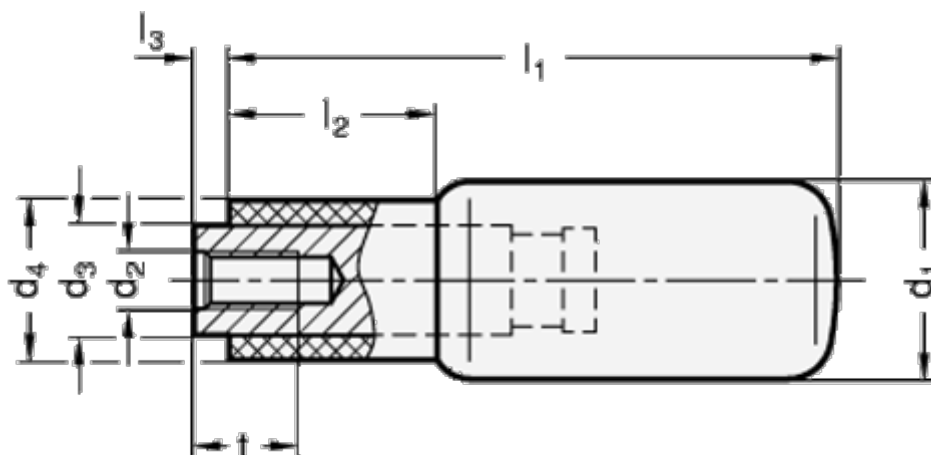

Article number: 201751425

Description: E+G Revolving handle with female thread  
GN 798.2-KT-24-M6

## Measures

$d_1 = 24$   
 $d_2 = M6$   
 $d_3 = 14$   
 $d_4 = 18.5$   
 $l_1 = 74.0$   
 $l_2 = 16$   
 $l_3 = 2.5$   
 $t = 12$